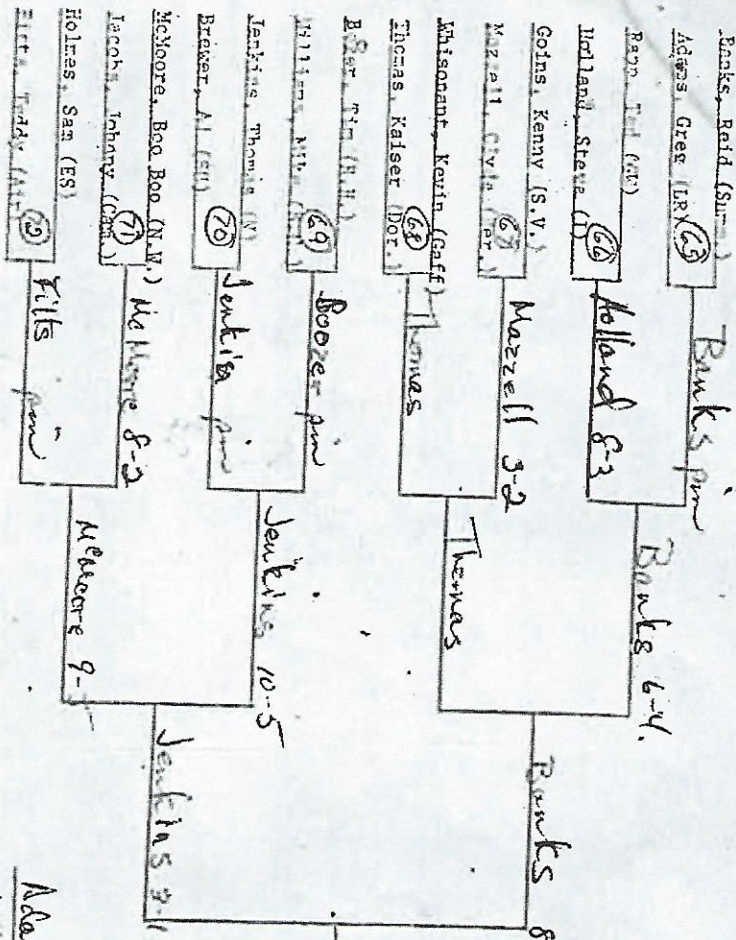

AAAA SC STATE
Wrestling Championships
Summerville High School

~~Thomas~~ Jenkins 1-0
Champion
~~Spittles~~ Banks
Runar-up