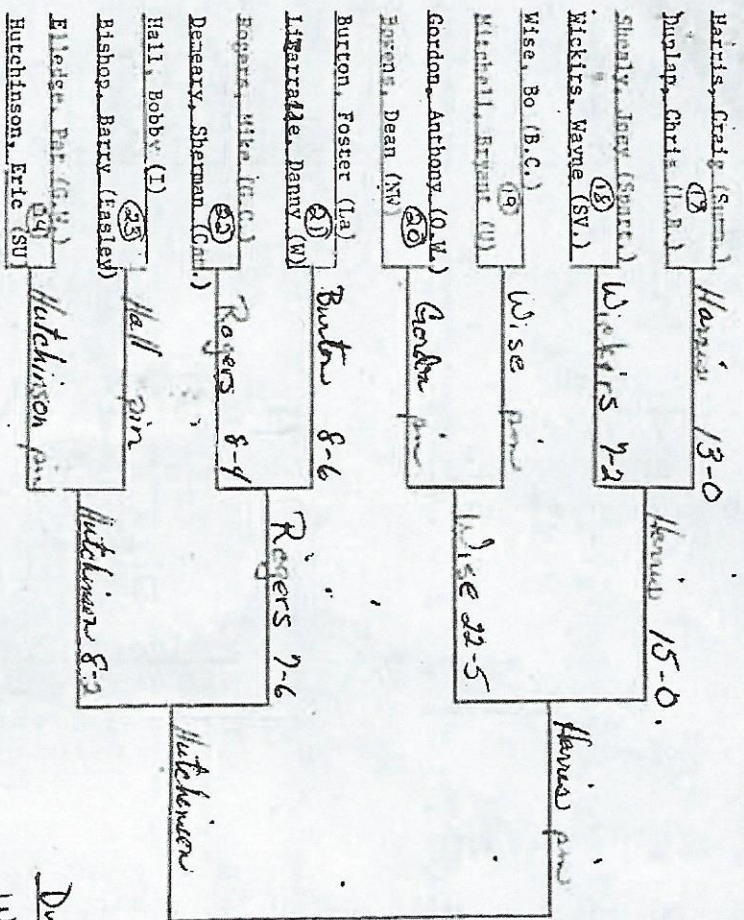

Harris 4-0
Champion
Hutchinson
Turner-06