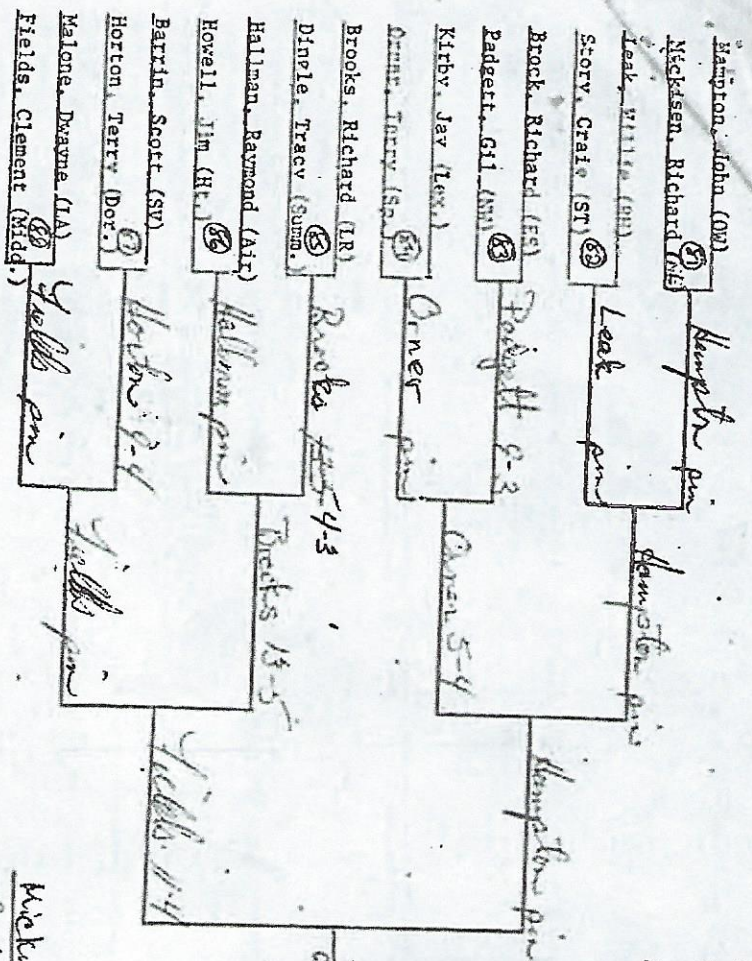

AAAA SC STATE
Wrestling Championships
Summerville High School

Hampton 18-10
Champion
Fields
runner-up