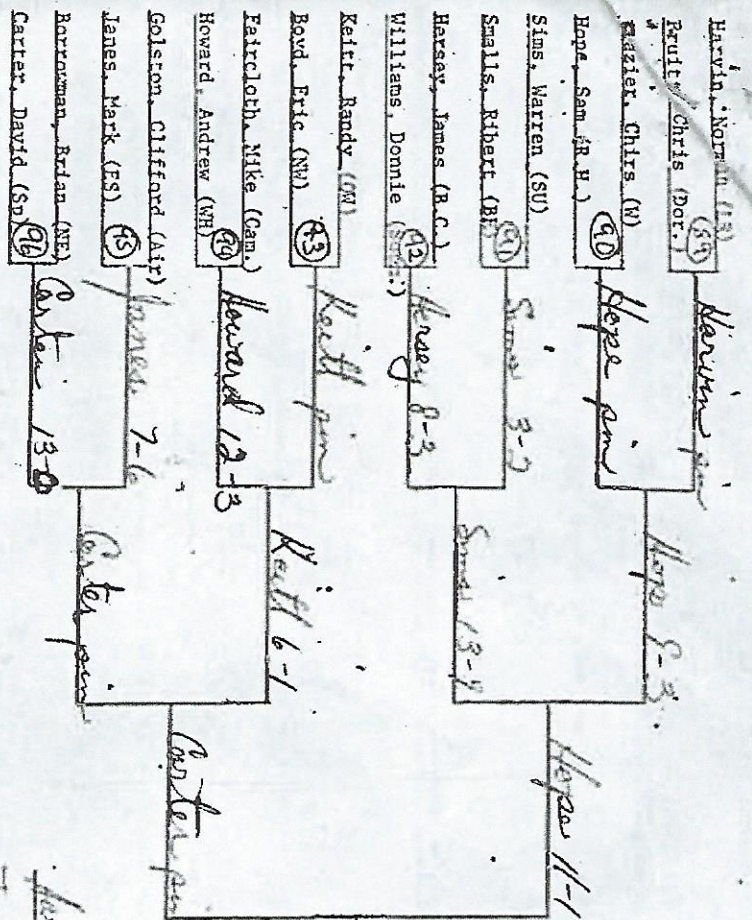

Jeffers pm
 Champion
 Feather
 Hammer-rip

AAAA SC STATE
 Wrestling Championships
 Summerville High School

Hampton 18-10
 Champion
 Fields
 runner-up

AAAA SC STATE
Wrestling Championships
Summerville High School

Forfeit

AAAA SC STATE
Wrestling Championships
Summerville High School

WT. HT

Corley pin
Discription
Turnout
Kelly

Bantun pin
3:47