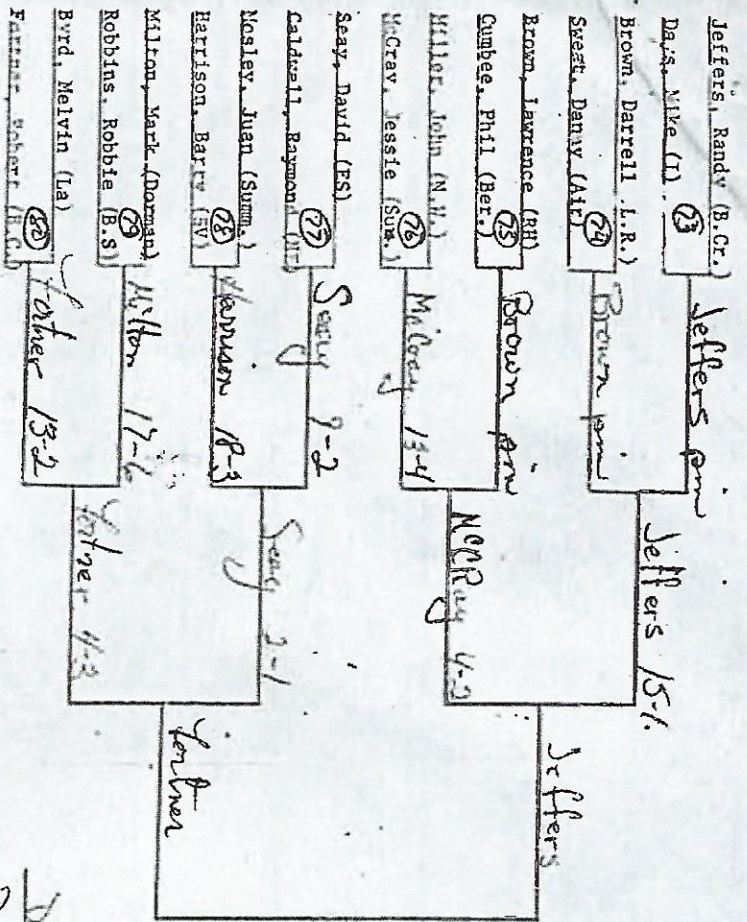

AAAA SC STATE
Wrestling Championships
Summerville High School

Gillings 2-1

AAAA SC STATE
 Wrestling Championships
 Summerville High School

~~Thomas~~ Jenkins 1-0
 Champion
~~Spittles~~ Banks
 Runar-up

AAAA SC STATE
 Wrestling Championships
 Summerville High School