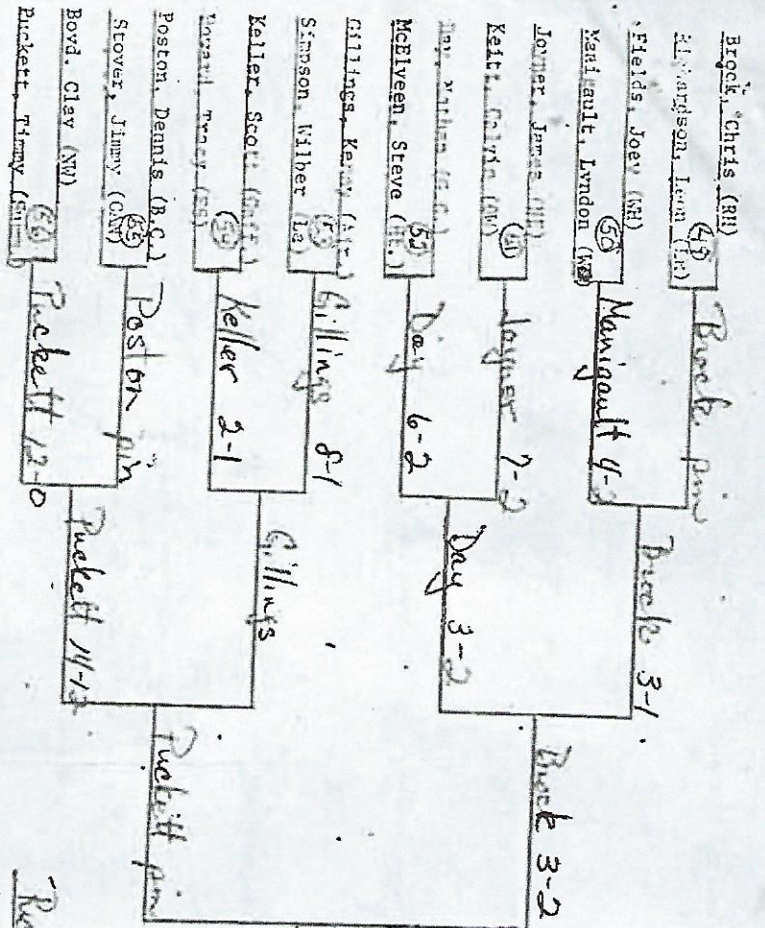

AAAA SC STATE
Wrestling Championships
Summerville High School

Gillings 2-1